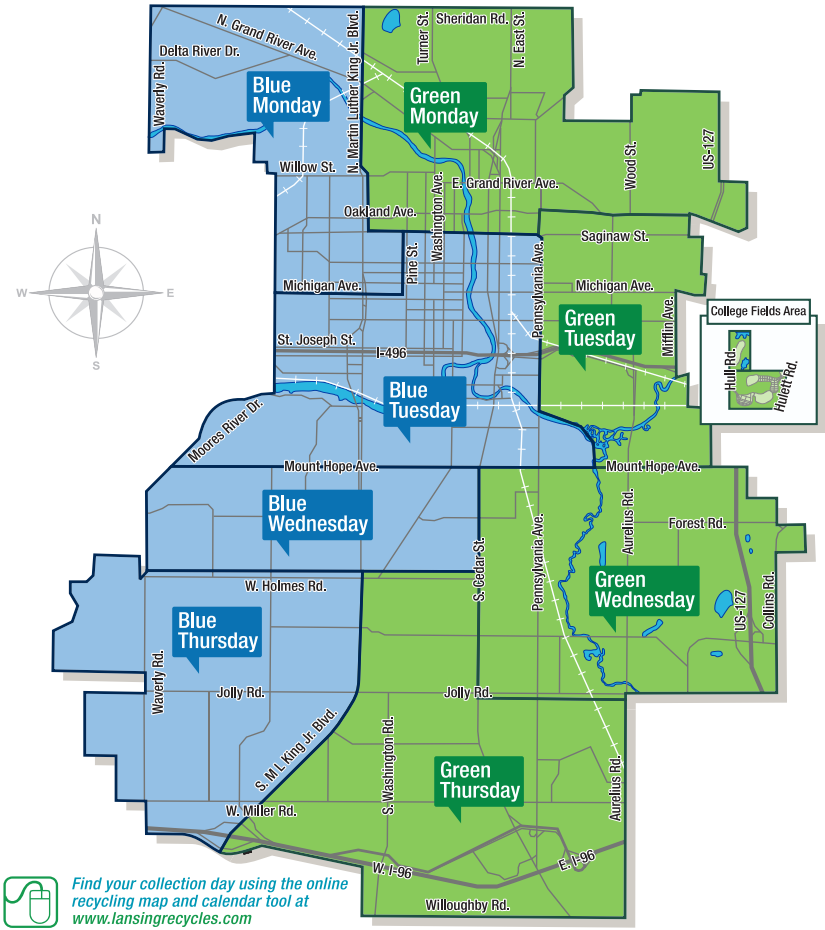

2019

IMPORTANT DATES

JANUARY							FEBRUARY							MARCH							APRIL						
S	M	T	W	T	F	S	S	M	T	W	T	F	S	S	M	T	W	T	F	S	S	M	T	W	T	F	S
		1	2	3	4	5						1	2						1	2		1	2	3	4	5	6
6	7	8	9	10	11	12	3	4	5	6	7	8	9	3	4	5	6	7	8	9	7	8	9	10	11	12	13
13	14	15	16	17	18	19	10	11	12	13	14	15	16	10	11	12	13	14	15	16	14	15	16	17	18	19	20
20	21	22	23	24	25	26	17	18	19	20	21	22	23	17	18	19	20	21	22	23	21	22	23	24	25	26	27
27	28	29	30	31			24	25	26	27	28			24	25	26	27	28	29	30	28	29	30				
														31													

MAY							JUNE							JULY							AUGUST						
S	M	T	W	T	F	S	S	M	T	W	T	F	S	S	M	T	W	T	F	S	S	M	T	W	T	F	S
			1	2	3	4						1	1	2	3	4	5	6					1	2	3		
5	6	7	8	9	10	11	2	3	4	5	6	7	8	7	8	9	10	11	12	13	4	5	6	7	8	9	10
12	13	14	15	16	17	18	9	10	11	12	13	14	15	14	15	16	17	18	19	20	11	12	13	14	15	16	17
19	20	21	22	23	24	25	16	17	18	19	20	21	22	21	22	23	24	25	26	27	18	19	20	21	22	23	24
26	27	28	29	30	31		23	24	25	26	27	28	29	28	29	30	31				25	26	27	28	29	30	31
							30																				

RECYCLING COLLECTION SCHEDULE

Recycling collection is every other week using a green or blue week schedule. Find your collection week using the collection day schedule & reminder tool at lansingrecycles.com.

For example, when a holiday falls on a Thursday, all Thursday collections will be done on Friday.

Find your collection day using the online recycling map and calendar tool at www.lansingrecycles.com