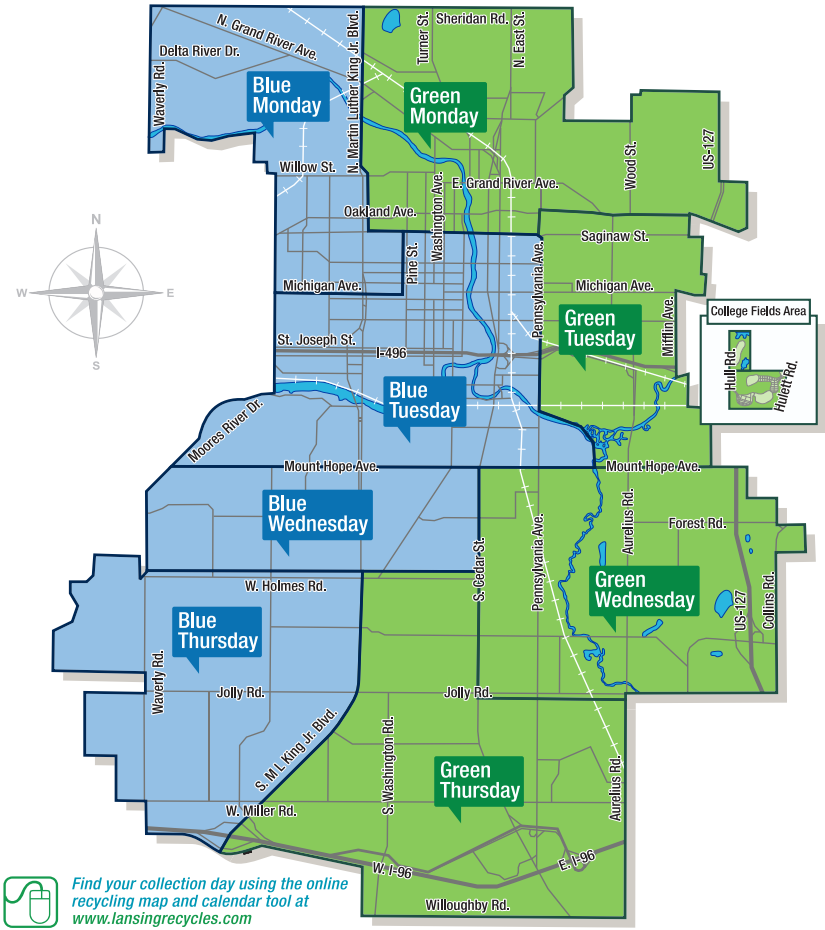

2019

IMPORTANT DATES

JANUARY							FEBRUARY							MARCH							APRIL						
S	M	T	W	T	F	S	S	M	T	W	T	F	S	S	M	T	W	T	F	S	S	M	T	W	T	F	S
		1	2	3	4	5						1	2						1	2		1	2	3	4	5	6
6	7	8	9	10	11	12	3	4	5	6	7	8	9	3	4	5	6	7	8	9	7	8	9	10	11	12	13
13	14	15	16	17	18	19	10	11	12	13	14	15	16	10	11	12	13	14	15	16	14	15	16	17	18	19	20
20	21	22	23	24	25	26	17	18	19	20	21	22	23	17	18	19	20	21	22	23	21	22	23	24	25	26	27
27	28	29	30	31			24	25	26	27	28			24	25	26	27	28	29	30	28	29	30				
														31													

MAY							JUNE							JULY							AUGUST						
S	M	T	W	T	F	S	S	M	T	W	T	F	S	S	M	T	W	T	F	S	S	M	T	W	T	F	S
			1	2	3	4							1		1	2	3	4	5	6					1	2	3
5	6	7	8	9	10	11	2	3	4	5	6	7	8	7	8	9	10	11	12	13	4	5	6	7	8	9	10
12	13	14	15	16	17	18	9	10	11	12	13	14	15	14	15	16	17	18	19	20	11	12	13	14	15	16	17
19	20	21	22	23	24	25	16	17	18	19	20	21	22	21	22	23	24	25	26	27	18	19	20	21	22	23	24
26	27	28	29	30	31		23	24	25	26	27	28	29	28	29	30	31				25	26	27	28	29	30	31
							30																				

Find your collection day using the online recycling map and calendar tool at www.lansingrecycles.com

RECYCLING COLLECTION SCHEDULE

Recycling collection is every other week using a green or blue week schedule. Find your collection week using the collection day schedule & reminder tool at lansingrecycles.com.

Save this Recycling Collection Schedule to make it easy to remember when to set out your green recycling cart.

Holidays that affect collection service are marked in red. ■ Collections will be delayed for those with service on the day of the holiday and the days after the holiday.