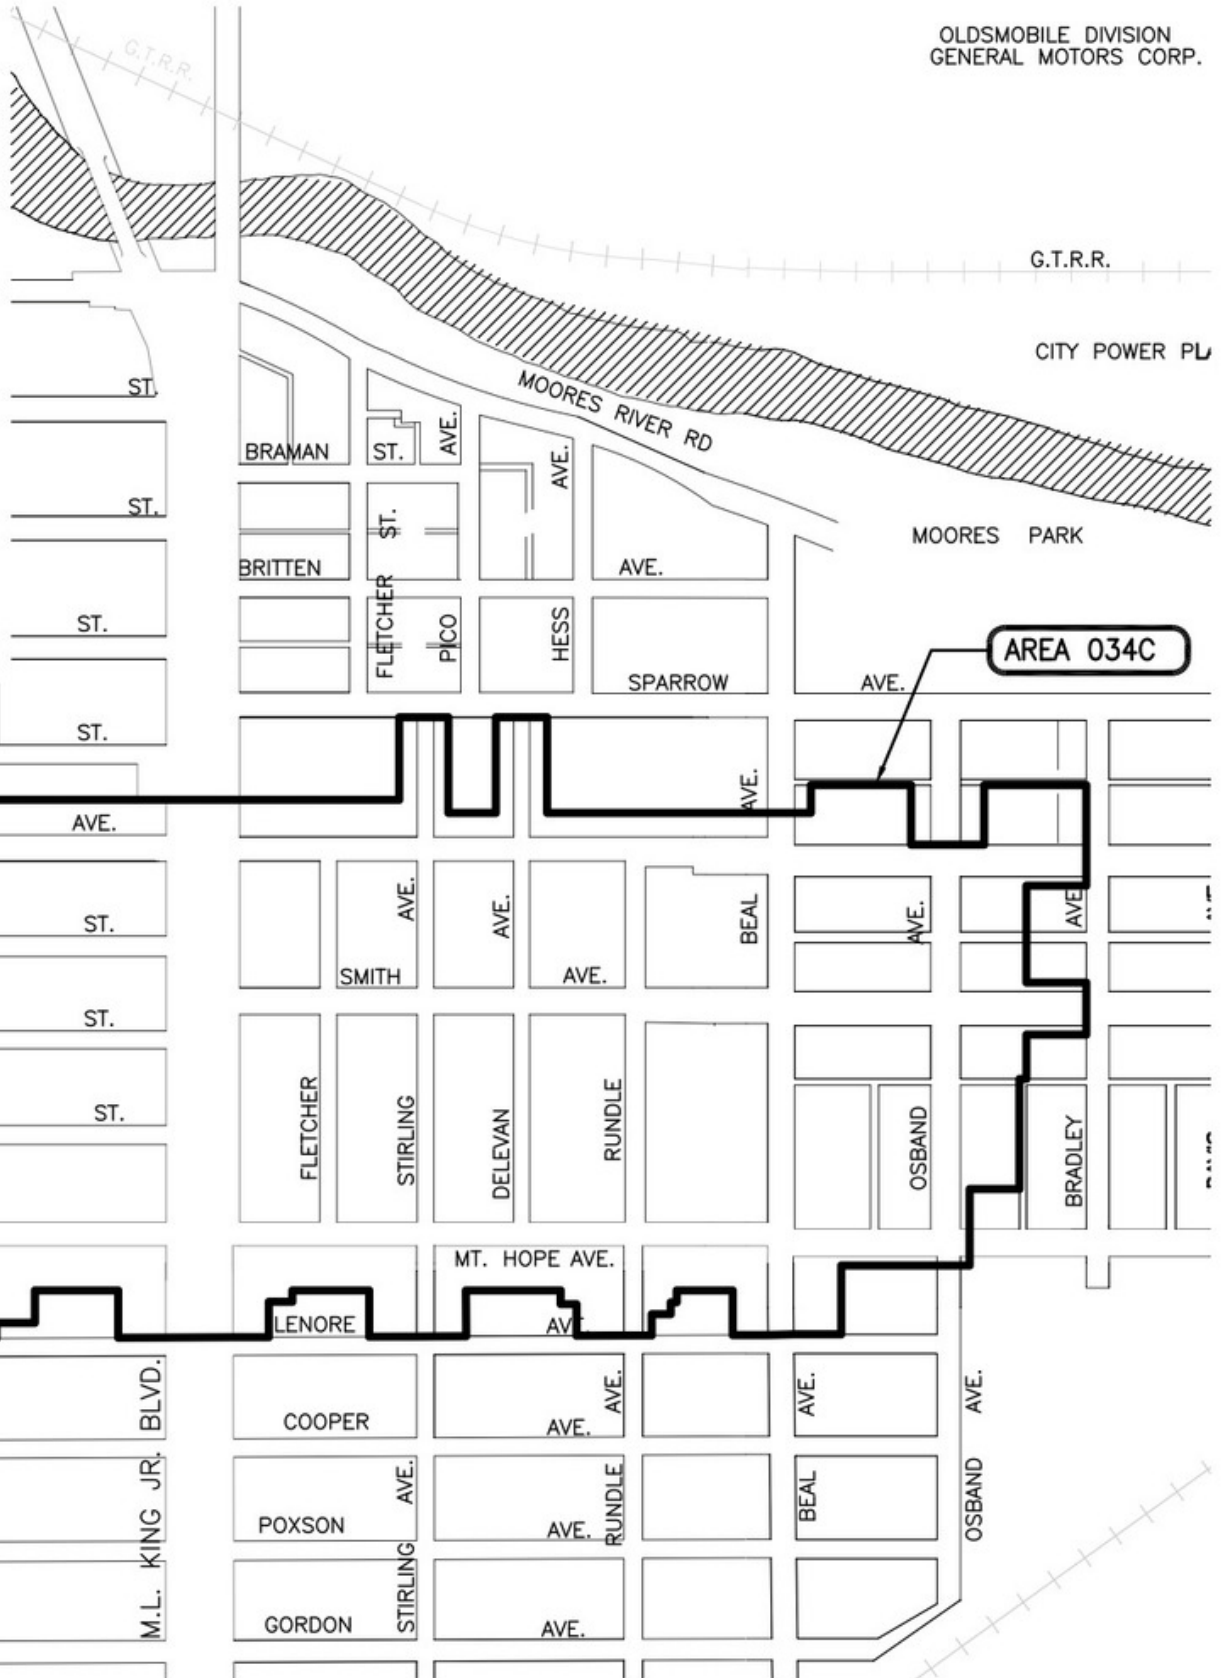

Andy Schor, Mayor

OLDSMOBILE DIVISION
GENERAL MOTORS CORP.

LEGEND

PROJECT AREA BOUNDARY

NO SCALE

**LANSING CSO CONTROL PROGRAM
PHASE V SEGMENT 2
AREA 034C SEPARATION**