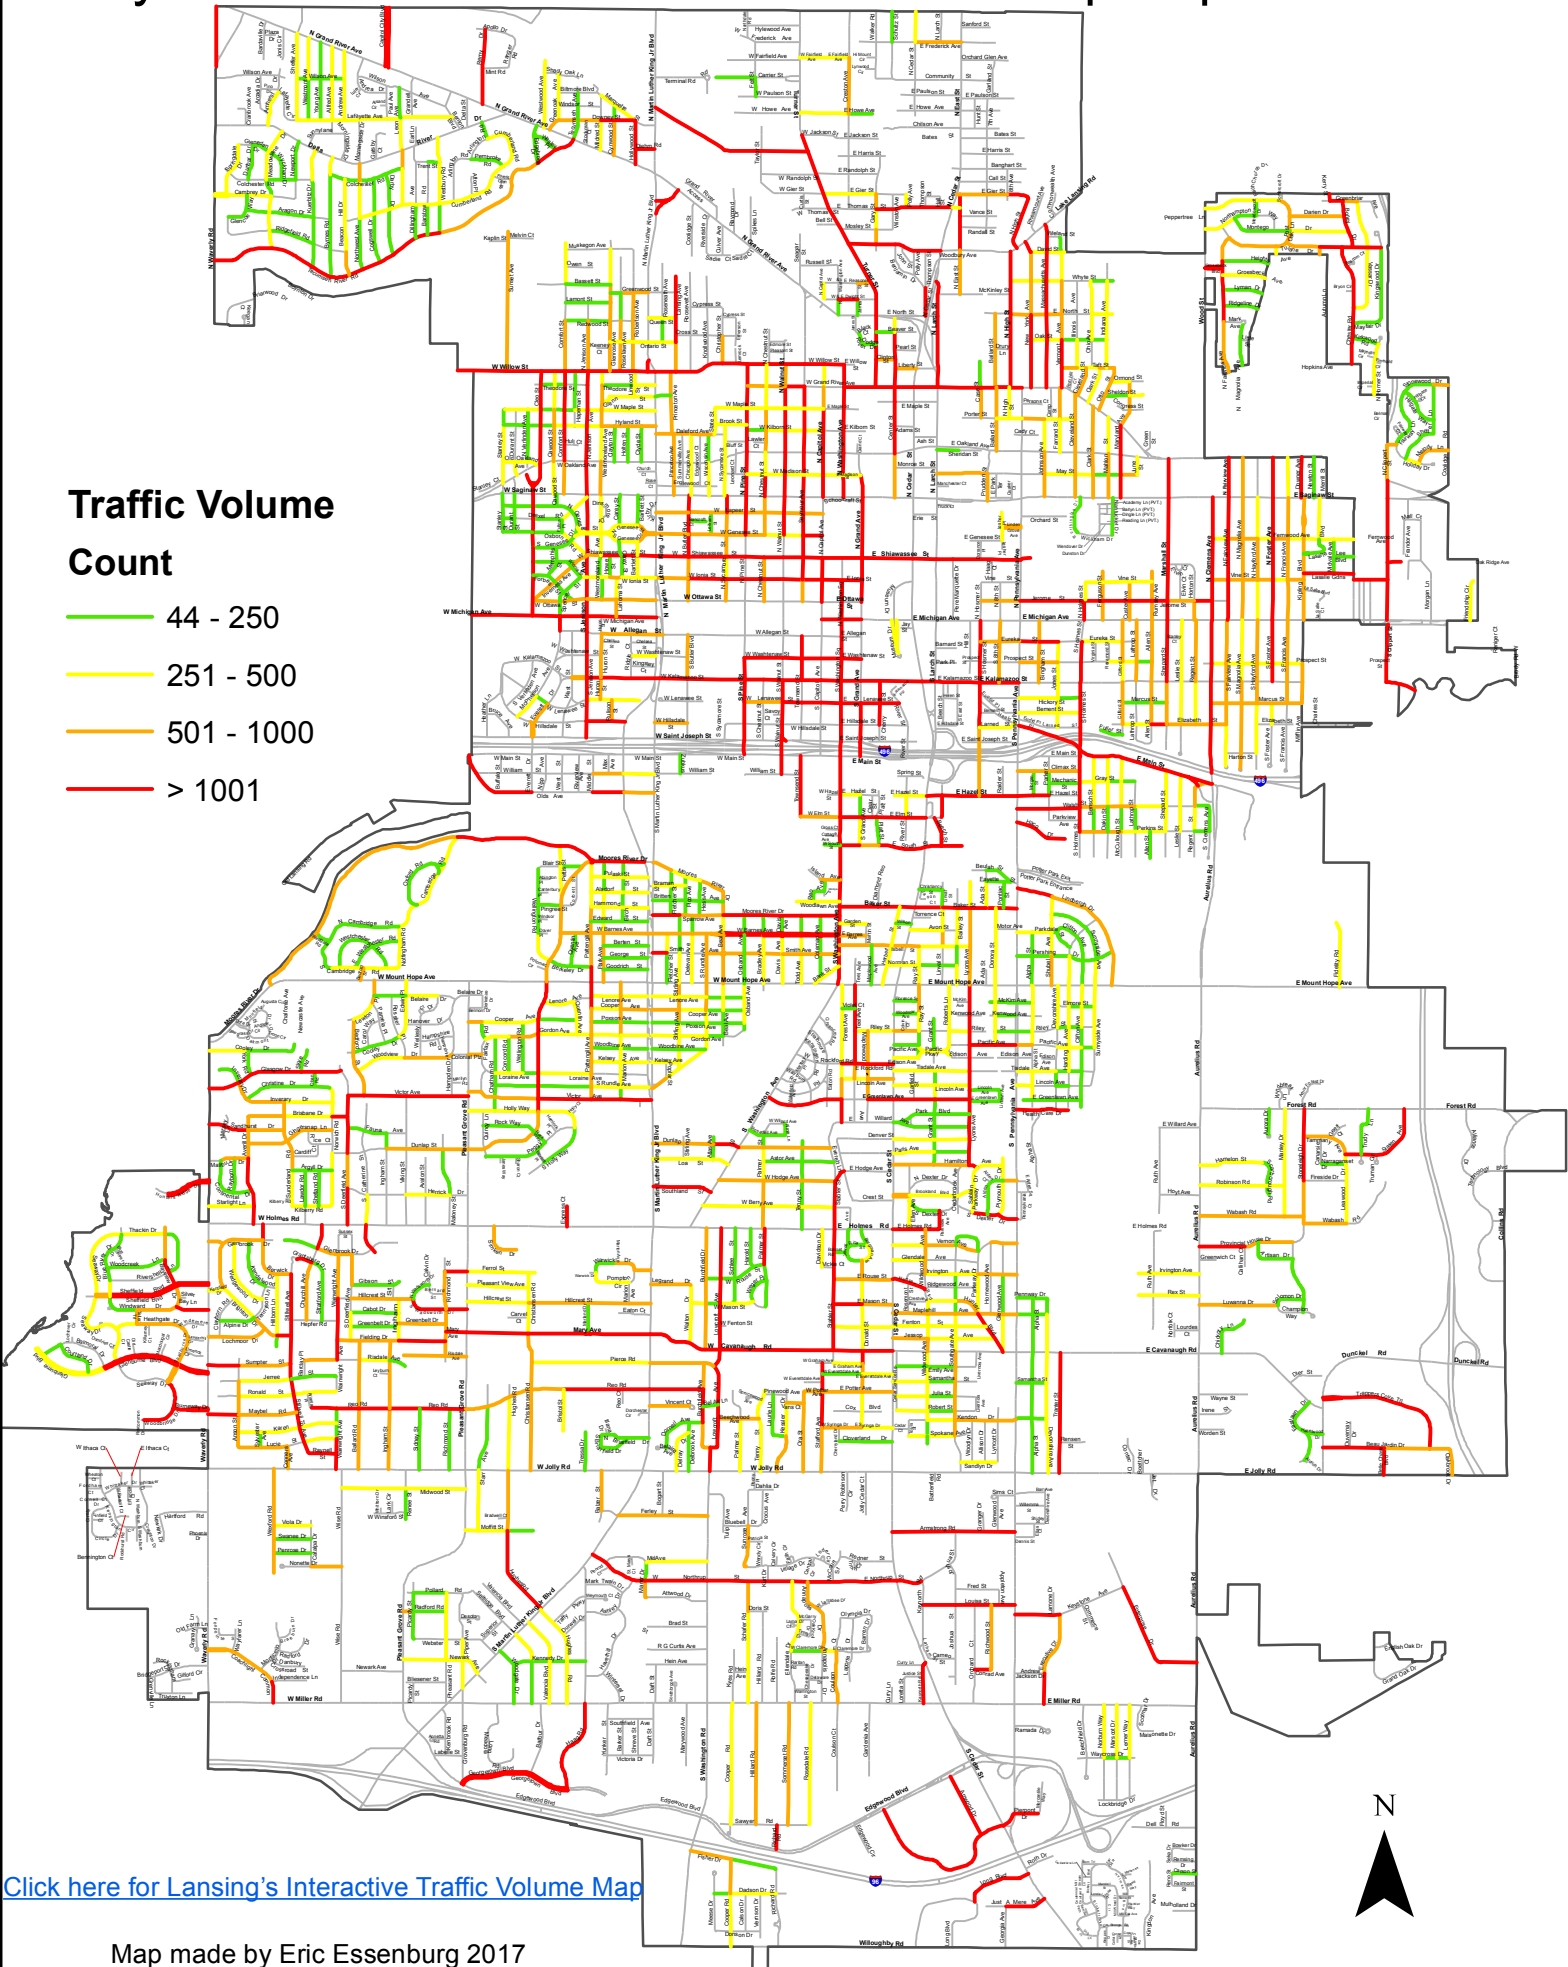

# Daily Traffic Volumes for Streets with 25 mph Speed Limits

## Traffic Volume Count

- 44 - 250
- 251 - 500
- 501 - 1000
- > 1001

[Click here for Lansing's Interactive Traffic Volume Map](#)