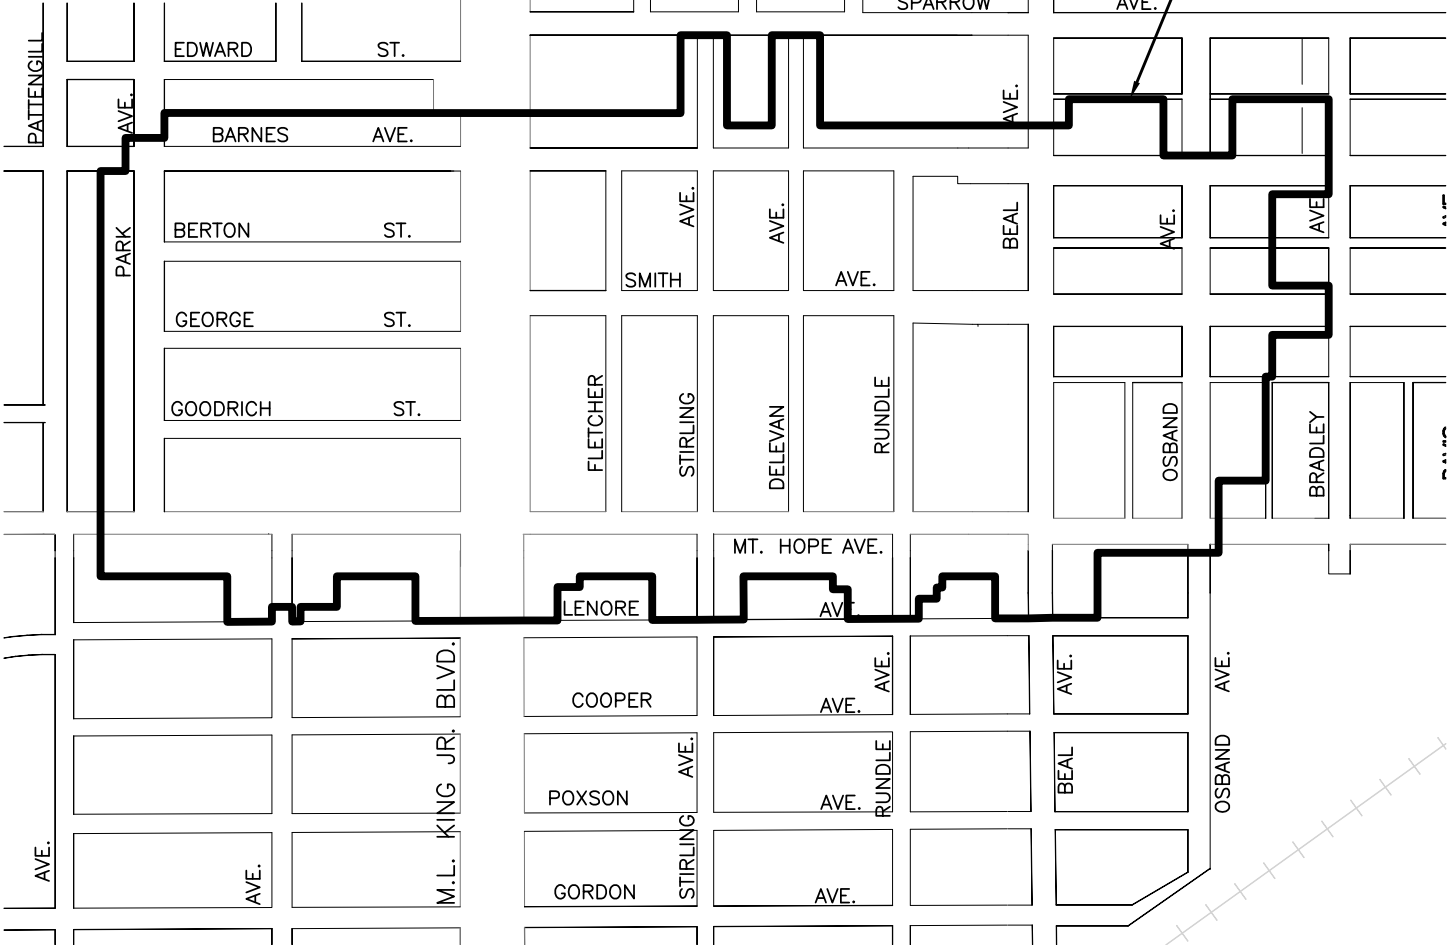

LEGEND

PROJECT AREA BOUNDARY

NO SCALE

**LANSING CSO CONTROL PROGRAM
PHASE V SEGMENT 2
AREA 034C SEPARATION**