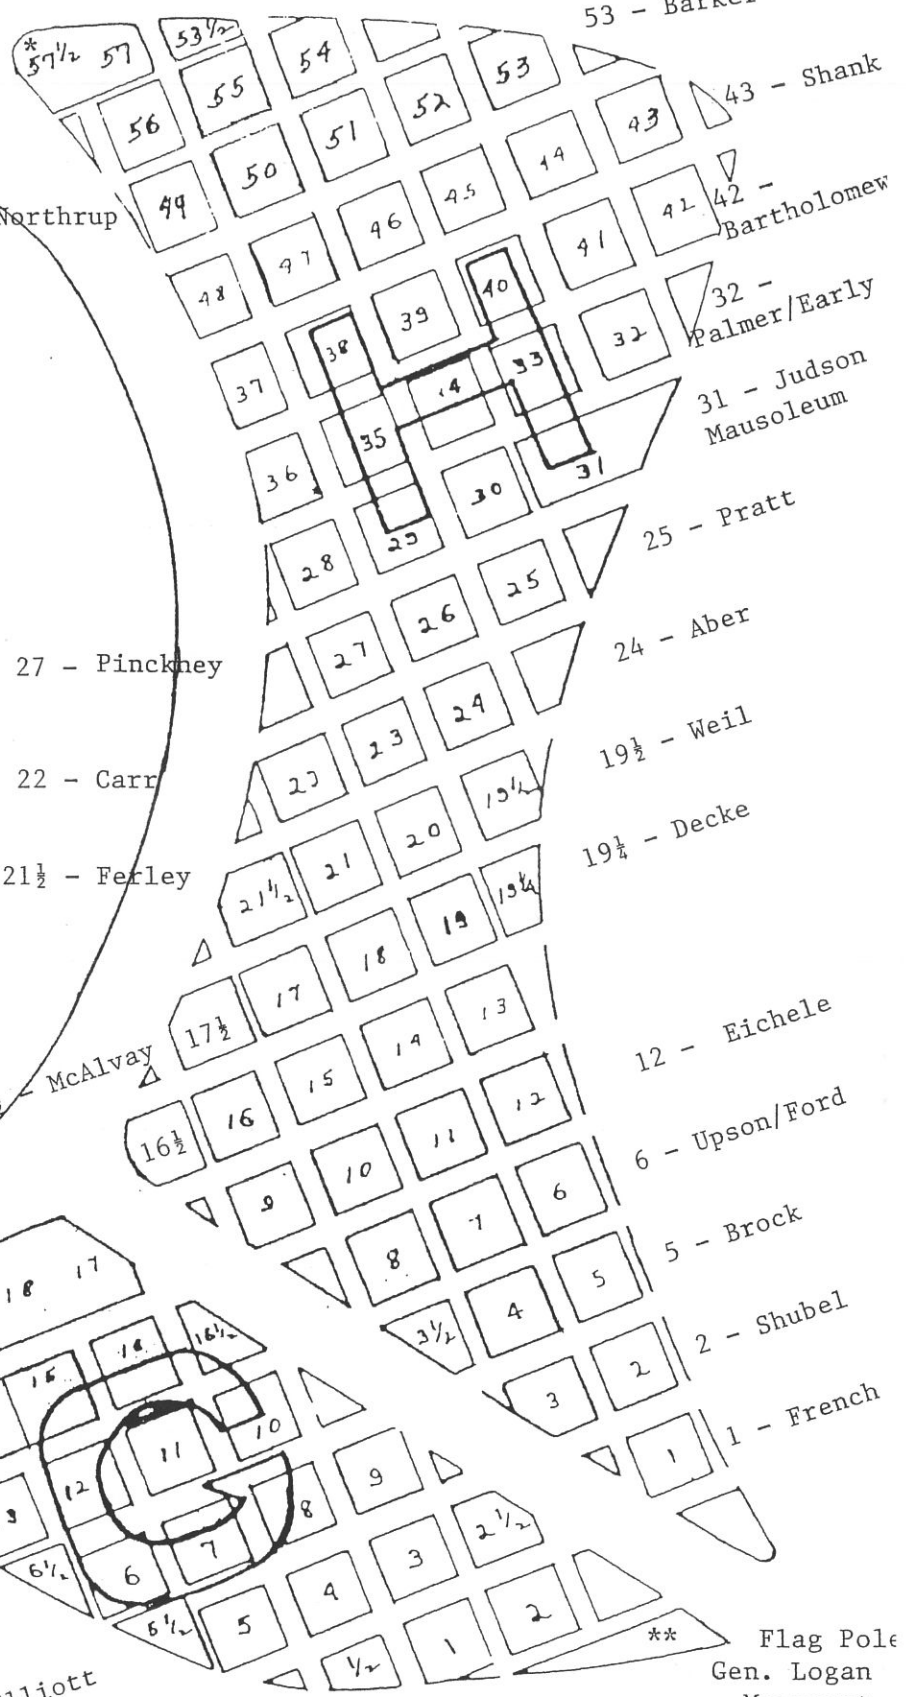

* Sign Post
57 1/2 / 57 - Crandall
56 - Blair

49 - Northrup

The "Basin"

27 - Pinckney

22 - Carr

21 1/2 - Ferley

17 1/2 - McAlvay

19/20 - Cooley

21 - Baird/
Foster

13 - Chapin/King

6 1/2 - Gansley

5 - Elliott

5 1/2 - Schlee

1/2 - Stone

1 - Stachel

53 - Barker

43 - Shank

42 - Bartholomew

32 - Palmer/Early

31 - Judson
Mausoleum

25 - Pratt

24 - Aber

19 1/2 - Weil

19 1/4 - Decke

12 - Eichele

6 - Upson/Ford

5 - Brock

2 - Shubel

1 - French

** Flag Pole
Gen. Logan
Monument

**MT. HOPE CEMETERY
SECT. G & H**