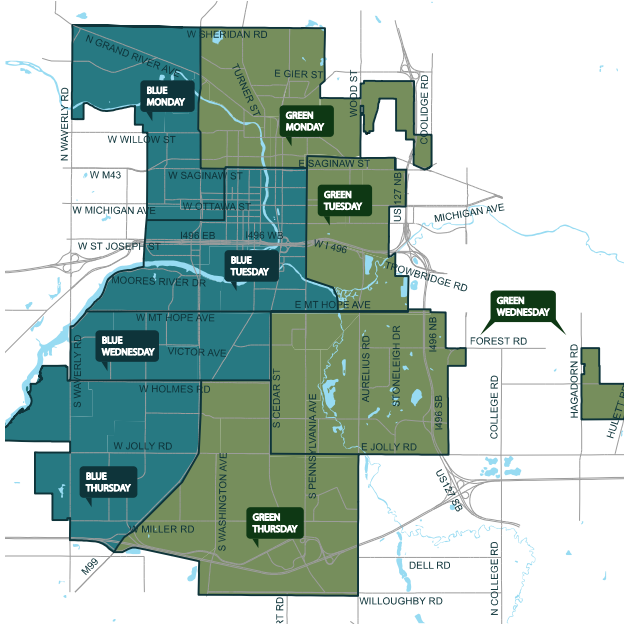

2021 RECYCLING COLLECTION SCHEDULE

Recycling collection is every other week using a green or blue week schedule. Find your collection week using the map on this page or the Collection Day Schedule tool at lansingrecycles.com.

HOLIDAY RECYCLING COLLECTION

Offices are closed on the following dates.

Dates	Holiday	Collection Delay
1/1	New Year's Day	No Collection Delay
1/18	MLK Day	One Day Delay
2/15	President's Day	No Collection Delay
4/2	Good Friday	No Collection Delay
5/31	Memorial Day	One Day Delay
7/4	Independence Day	No Collection Delay
9/6	Labor Day	One Day Delay
10/11	Columbus Day	No Collection Delay
11/11	Veterans Day	No Collection Delay
11/25	Thanksgiving Day	One Day Delay (For Thursday Pick-Up)
12/25	Christmas	No Collection Delay
12/31	New Year's Eve	No Collection Delay