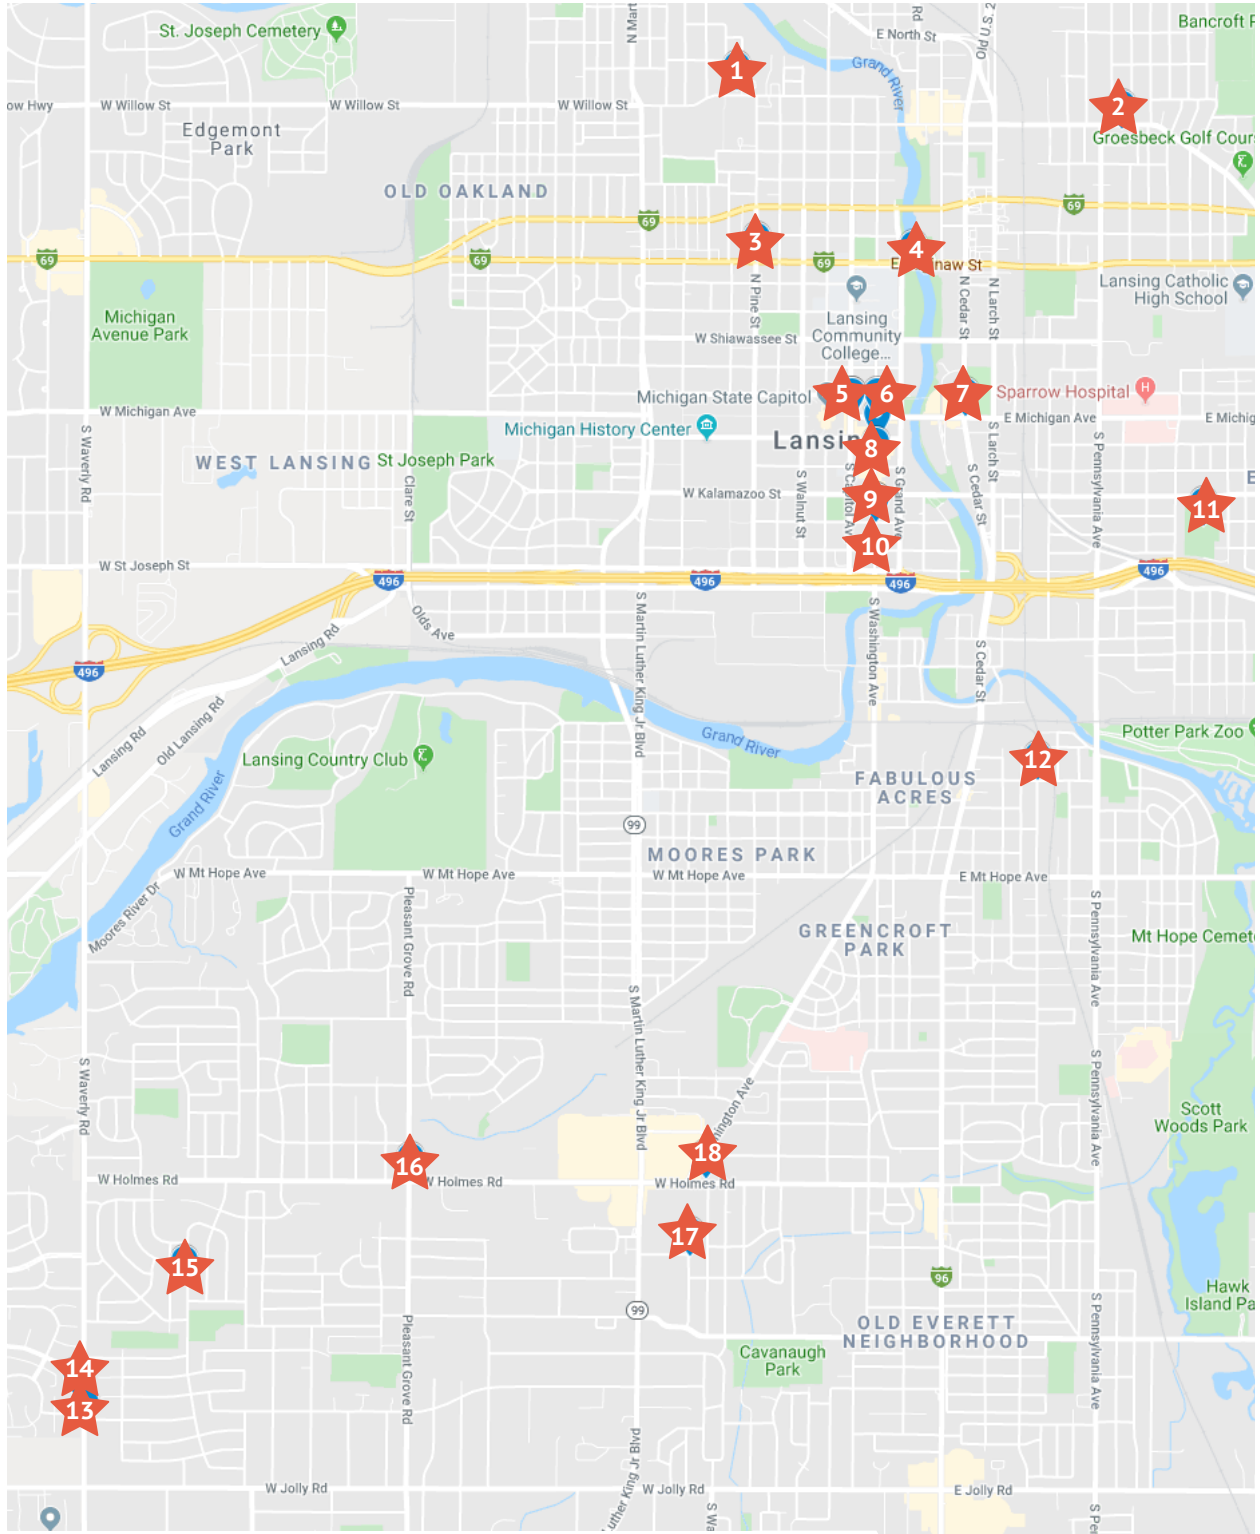

LANSING POLICE DEPARTMENT

CAMERA LOCATIONS MAP

120 W. MICHIGAN AVE. | (517) 483-4600
LANSINGMI.GOV/POLICE

Daryl Green, Chief

Andy Schor, Mayor

LANSING POLICE DEPARTMENT

CAMERA LOCATIONS KEY

1. 700 Block of W. Willow St.
2. 1100 Block of Grand River Ave.
3. W. Saginaw St. & N. Pine
4. Adado Riverfront Park
5. W. Michigan Ave. & S. Capitol Ave.
6. Michigan Ave. & Washington Sq.
7. Michigan Ave. & Cedar St.
8. E. Allegan St. & S. Washington Sq.
9. E. Washtenaw St. & S. Washington Sq.
10. E. Lenawee St. & S. Washington Sq.
11. Michigan Ave. & Cedar St.
12. Baker St. & Lyons Ave.
13. 4800 Block of S. Waverly Rd.
14. 3900 Block of Burneway Dr.
15. 4000 Block of Stilwell Ave.
16. W. Holmes Rd. & Pleasant Grove Rd.
17. 800 Block of Le Grand Dr.
18. 800 Block of W. Holmes Rd.
19. 700 Block of Louisa St.
20. 5900 Block of Richwood St.

Daryl Green, Chief

Andy Schor, Mayor

120 W. MICHIGAN AVE. | (517) 483-4600
LANSINGMI.GOV/POLICE