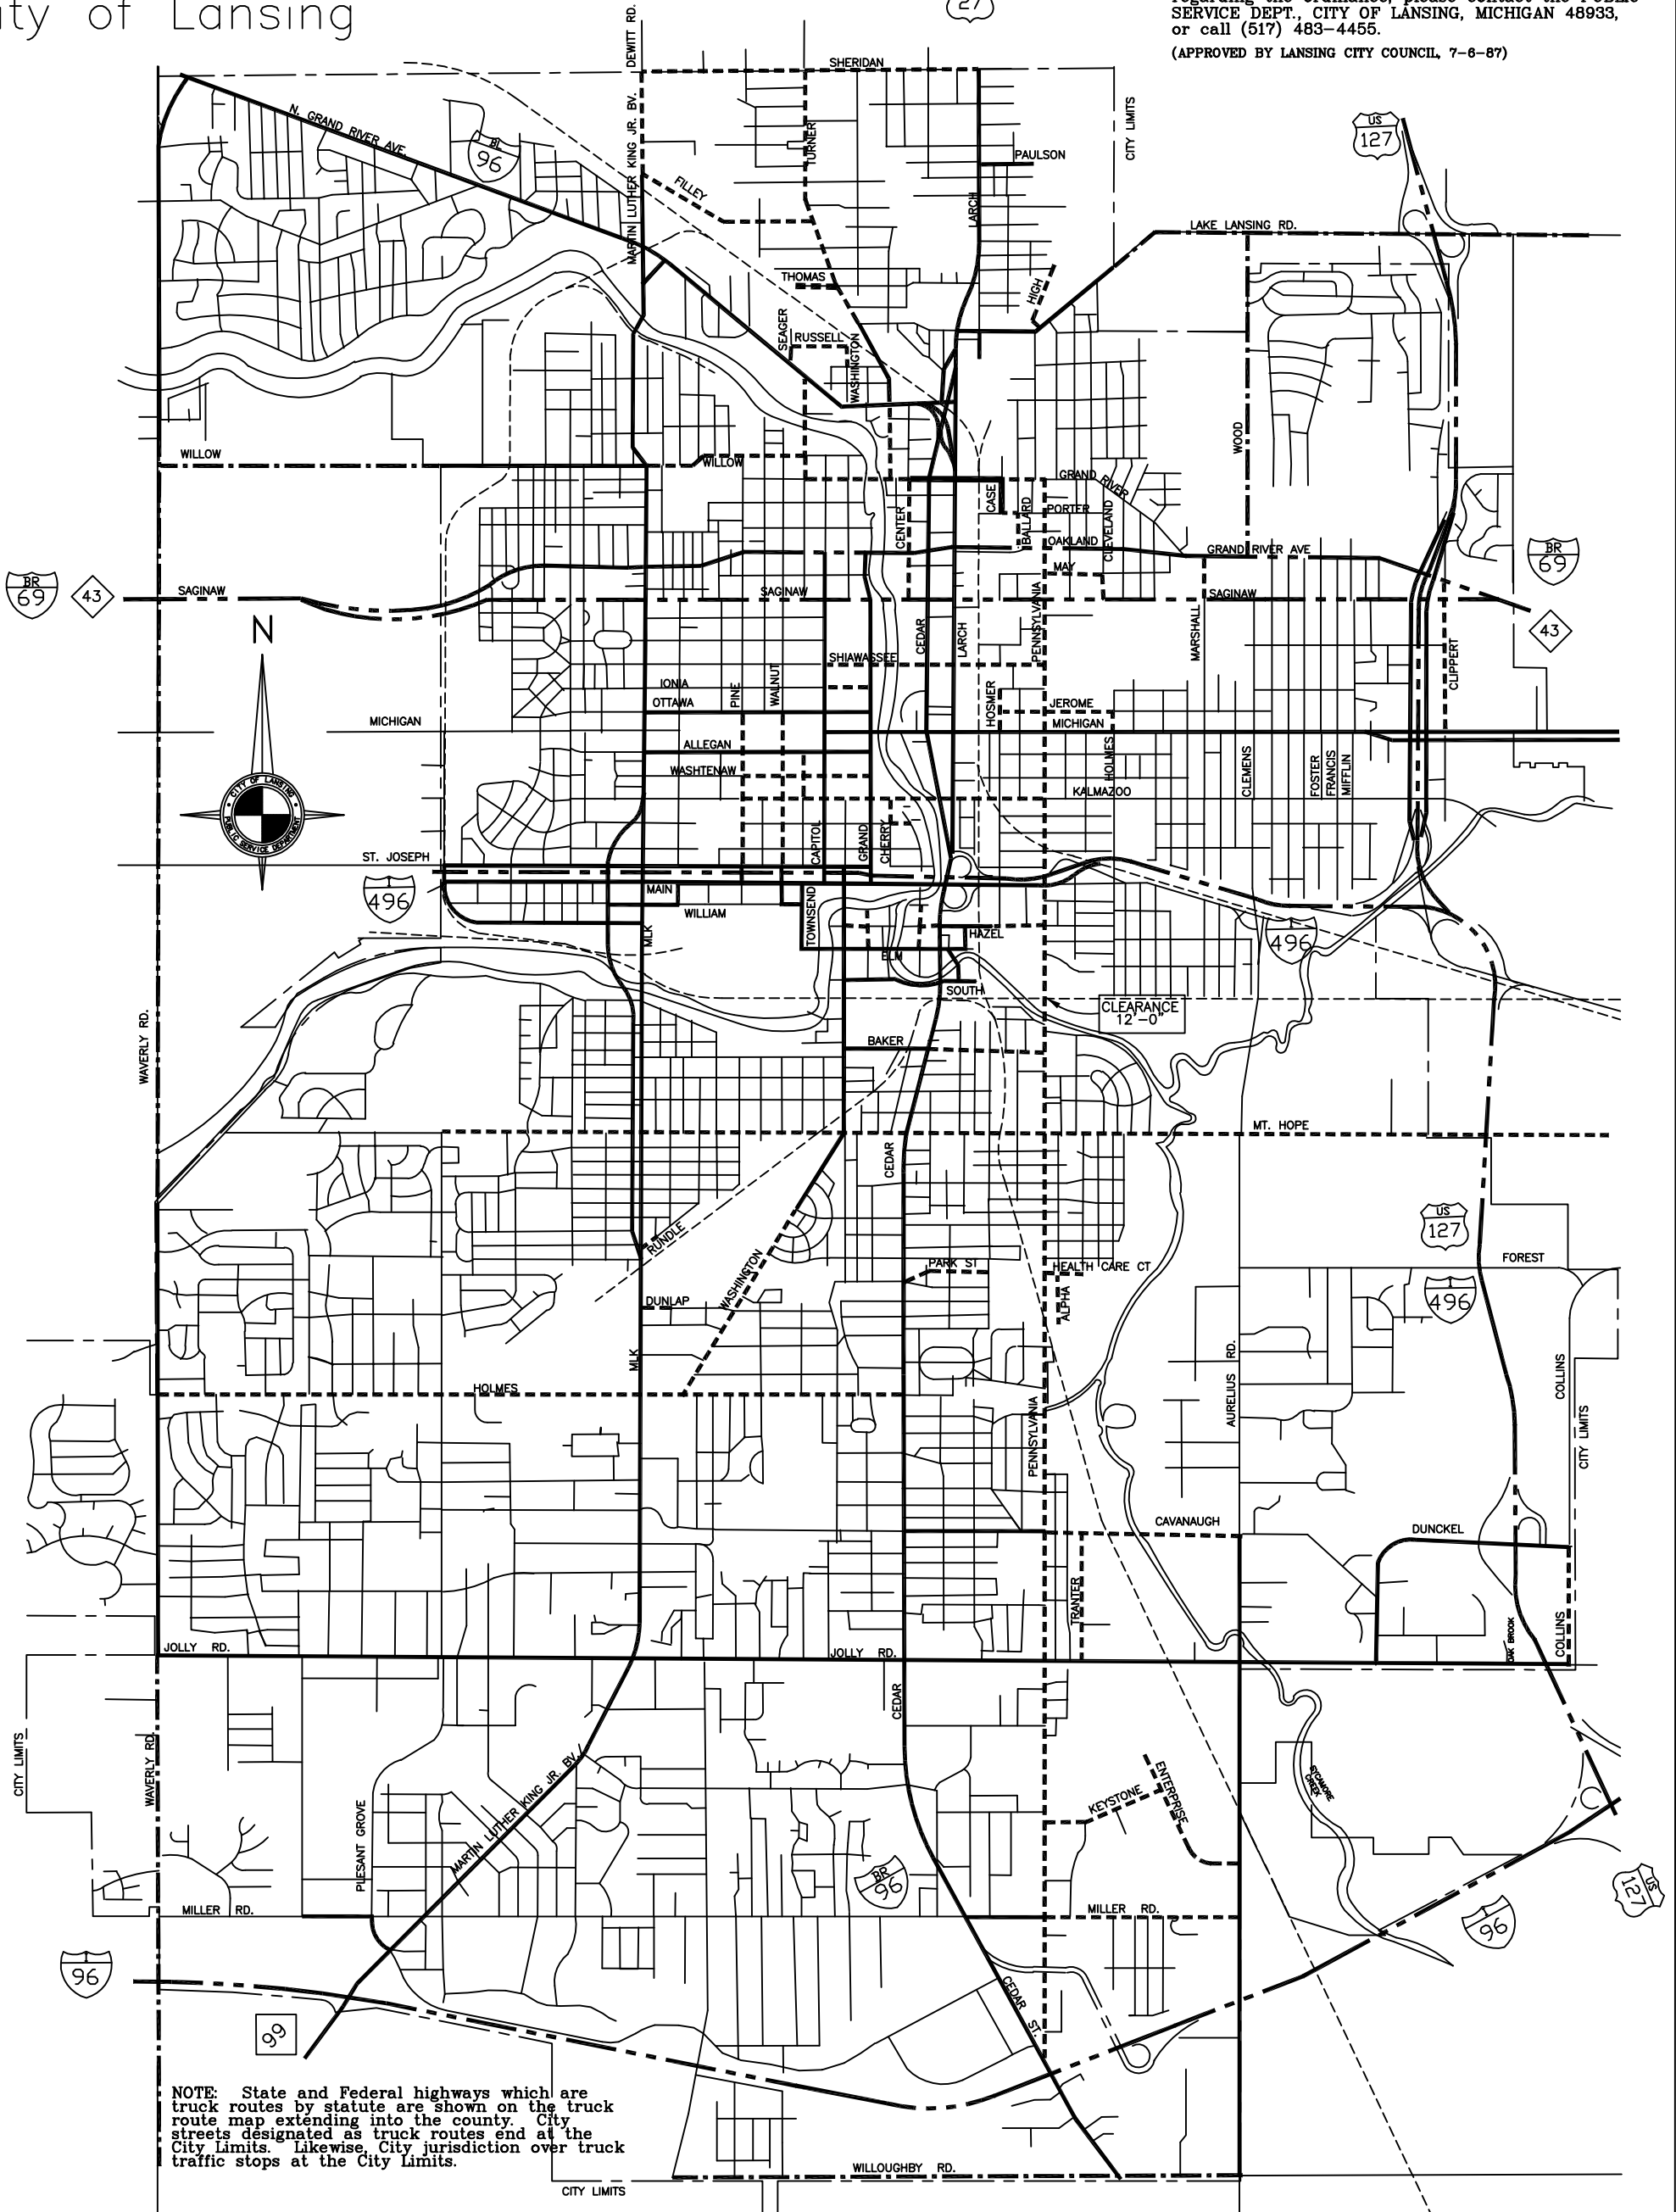

# Truck Routes

## City of Lansing

This map as part of the truck route ordinance, is subject to change. If you have any questions regarding the ordinance, please contact the PUBLIC SERVICE DEPT., CITY OF LANSING, MICHIGAN 48933, or call (517) 483-4455.  
(APPROVED BY LANSING CITY COUNCIL, 7-6-87)

NOTE: State and Federal highways which are truck routes by statute are shown on the truck route map extending into the county. City streets designated as truck routes end at the City Limits. Likewise, City jurisdiction over truck traffic stops at the City Limits.

- ALL WEATHER ROUTES
- - - - - SPRING LOAD RESTRICTION ROUTES
- — — — NATIONAL TRUCK NETWORK (ALL WEATHER ROUTE)
- - - - - COUNTY PRIMARY ROADS