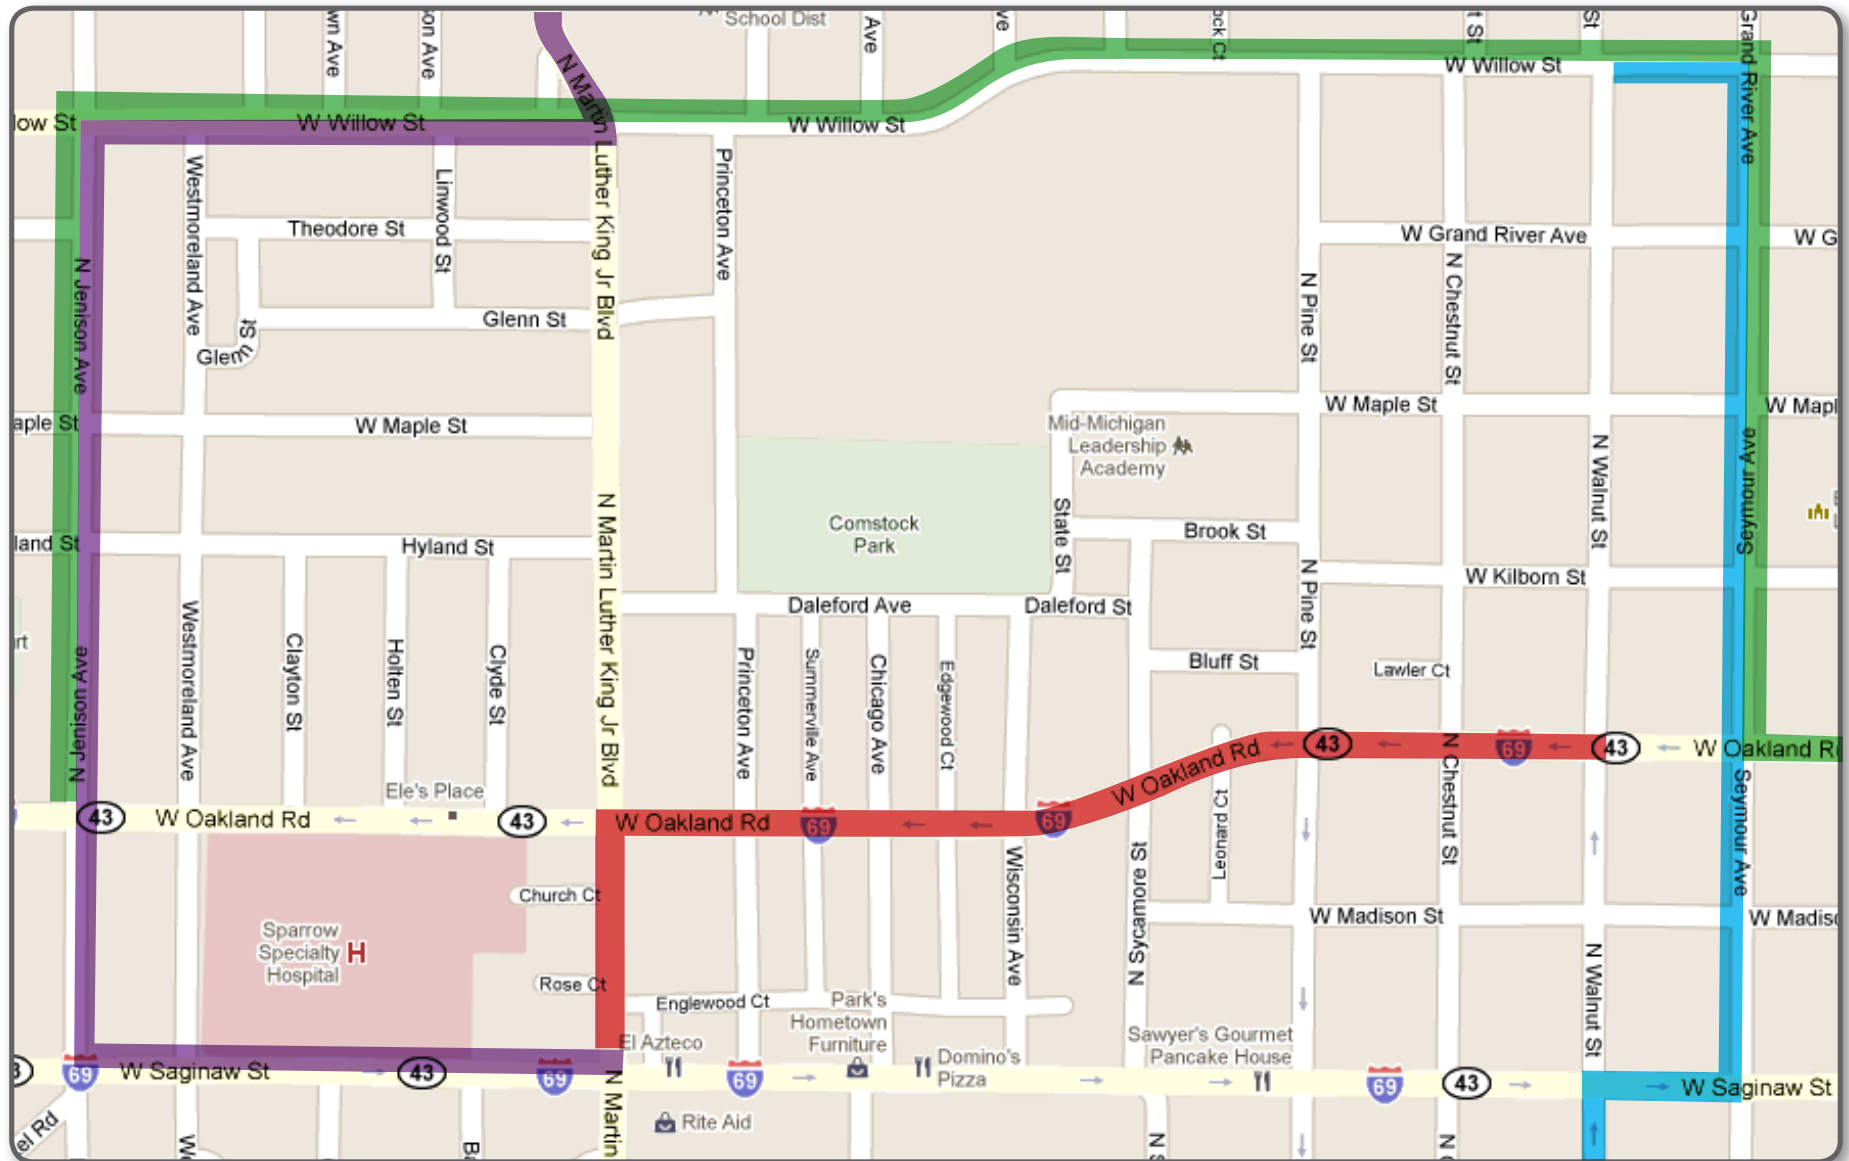

CSO Program Construction, Access Map (April - June, September - October 2011)

Detour Routes

in effect from April through June and September through October, 2011.

*Dates subject to change due to weather and external factors

- West Oakland Ave. Closure
- West Bound Oakland Ave. Detour Route
- North Bound Walnut St. Detour Route

Virg Bernero, Mayor

CSO Program Construction, Access Map (June - September 2011)

Detour Routes
 in effect from June 2011
 through September 2011*
 *Dates subject to change due to
 weather and external factors

- West Oakland Ave. & MLK Jr. Blvd Closures
- West Bound Oakland Ave. Detour Route
- North Bound Walnut St. Detour Route
- South Bound MLK Jr. Blvd. Detour Route

Southbound MLK Jr. Blvd. will
 be closed to traffic. Northbound
 MLK Jr. Blvd. will maintain one
 lane of traffic through the project.