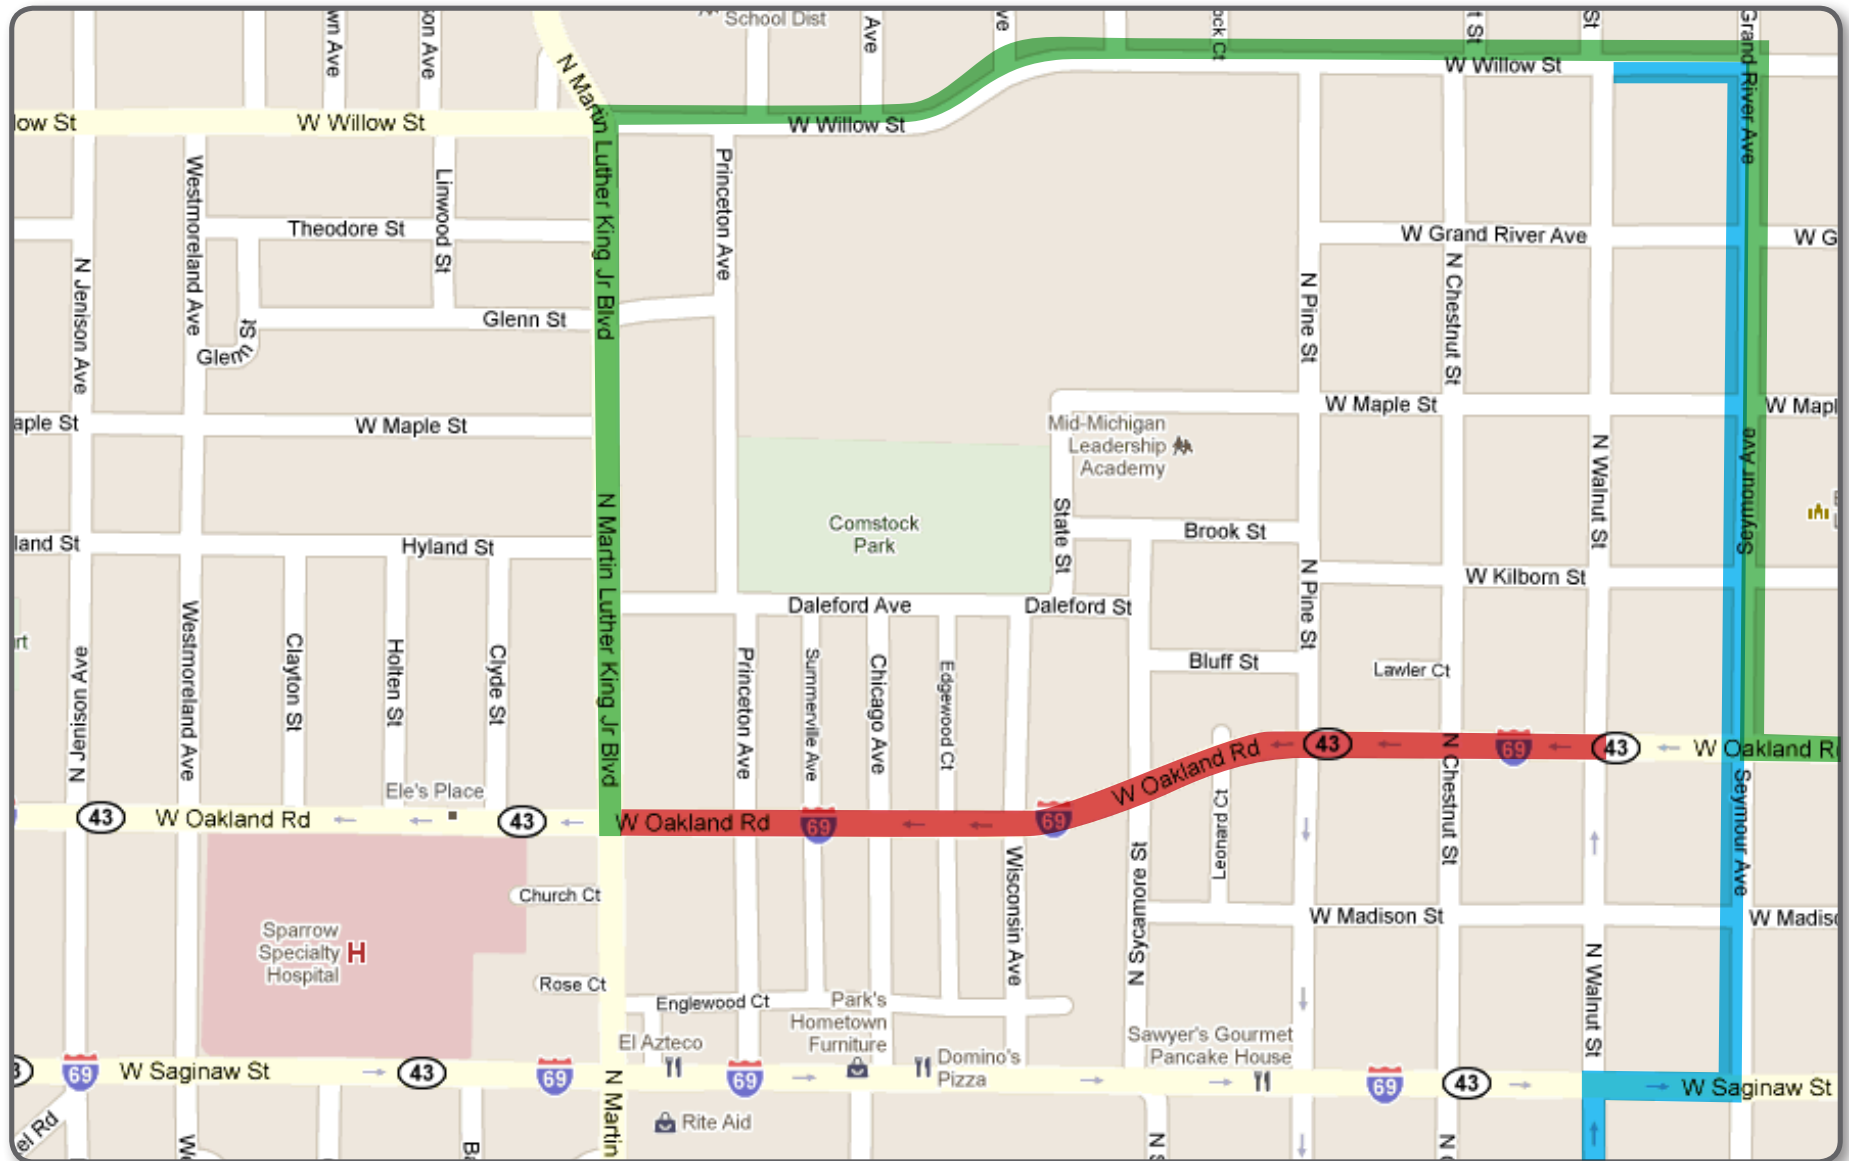

CSO Program Construction, Access Map (April - June, September - October 2011)

Detour Routes

in effect from April through June and September through October, 2011.

*Dates subject to change due to weather and external factors

- West Oakland Ave. Closure
- West Bound Oakland Ave. Detour Route
- North Bound Walnut St. Detour Route

Virg Bernero, Mayor

CSO Program Construction, Access Map (June - September 2011)

Detour Routes
 in effect from June 2011
 through September 2011*
 *Dates subject to change due to
 weather and external factors

- West Oakland Ave. & MLK Jr. Blvd Closures
- West Bound Oakland Ave. Detour Route
- North Bound Walnut St. Detour Route
- South Bound MLK Jr. Blvd. Detour Route

Southbound MLK Jr. Blvd. will
 be closed to traffic. Northbound
 MLK Jr. Blvd. will maintain one
 lane of traffic through the project.