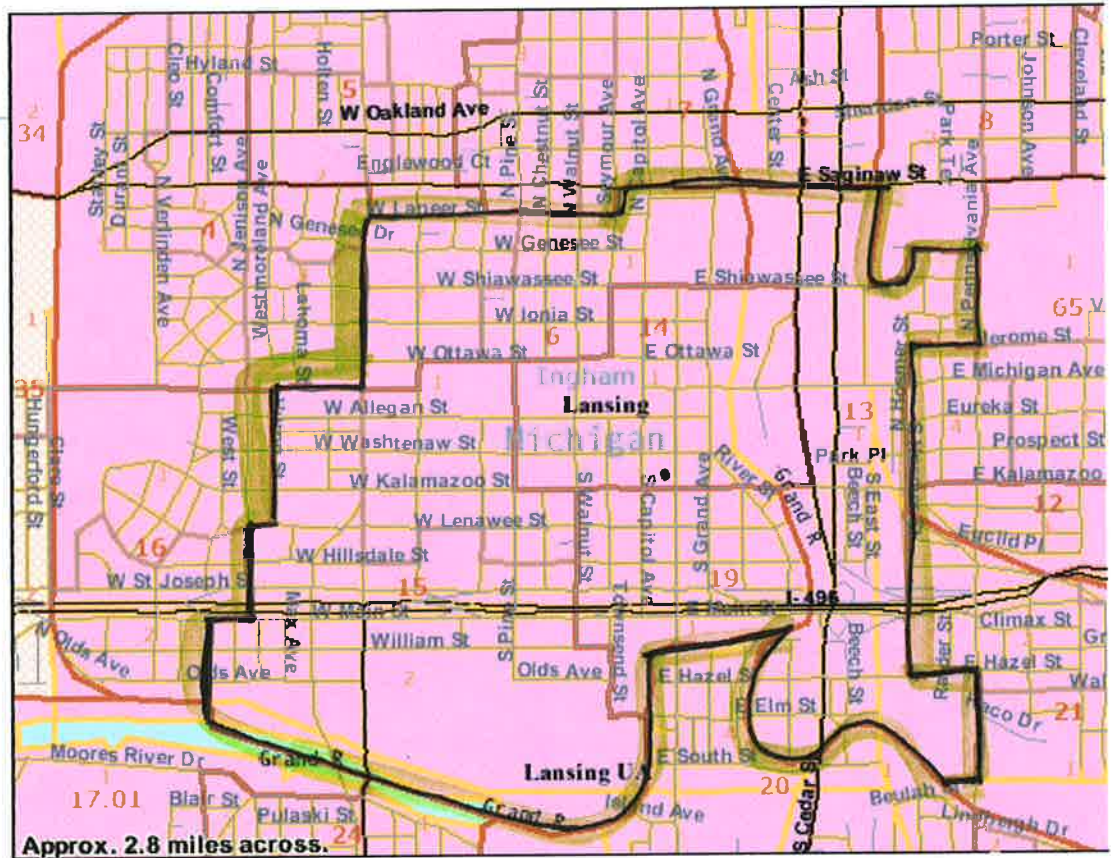

U.S. Census Bureau American FactFinder

Legend

Boundaries

-  State
-  '00 County
-  '00 Census Tract
-  '00 Block Group
-  '00 Block
-  '00 Place
-  '00 Urban Area
-  '00 Urban Area

Features

-  Major Road
-  Street
-  Stream/Waterbody
-  Stream/Waterbody

300 S. Washington Sq. Lansing, MI 48933

U.S. Census Bureau American FactFinder

Legend

Boundaries

-  State
-  '00 County
-  '00 Census Tract
-  '00 Block Group
-  '00 Block
-  '00 Place
-  '00 Urban Area
-  '00 Urban Area

Features

-  Major Road
-  Street
-  Stream/Waterbody
-  Stream/Waterbody

330 S. Washington Sq. Lansing, MI 48933